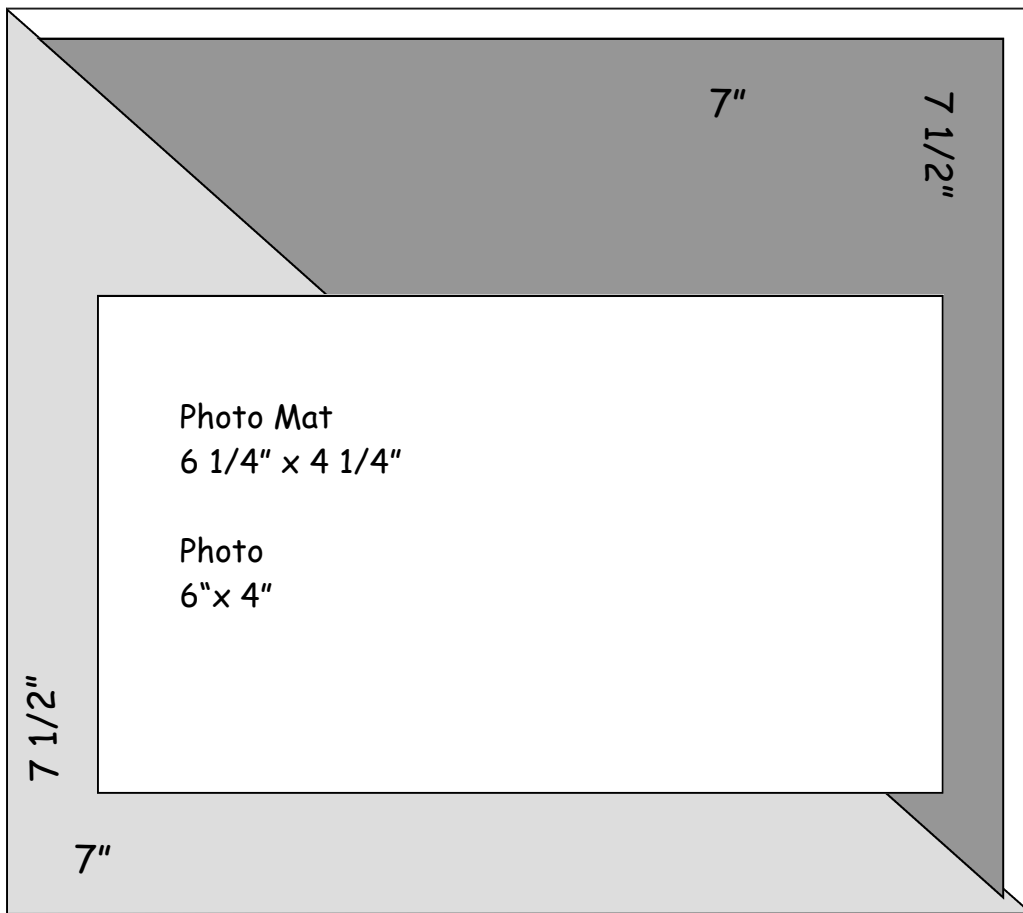

8x8 Layout 8

Using Paper shown cut to size.

Cut Pale Blue for your Photo Mat.

Cut Banners from scrap paper.
1 at 4" x1" and 1 at 3" x1"

Now stick down.