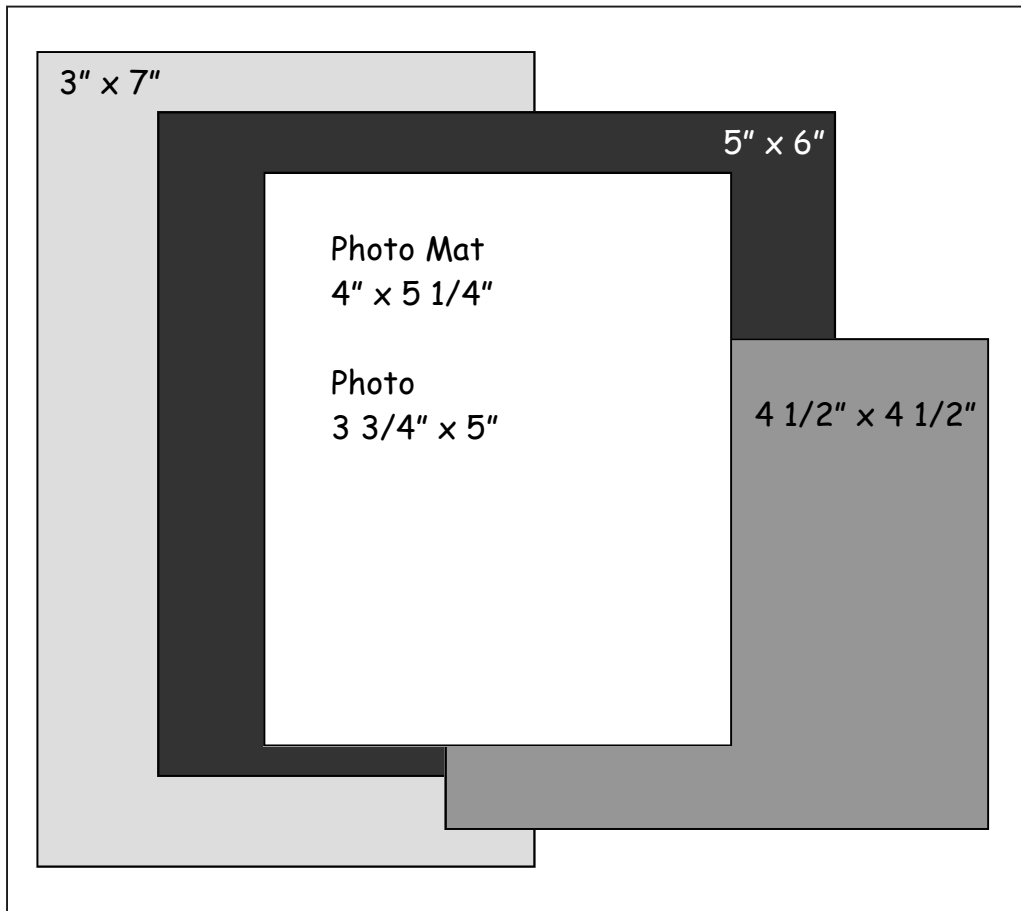

8x8 Layout 7

Using Paper shown cut to size.

Cut Dark Blue for your Photo Mat.

Layering on top of each other and stick down.