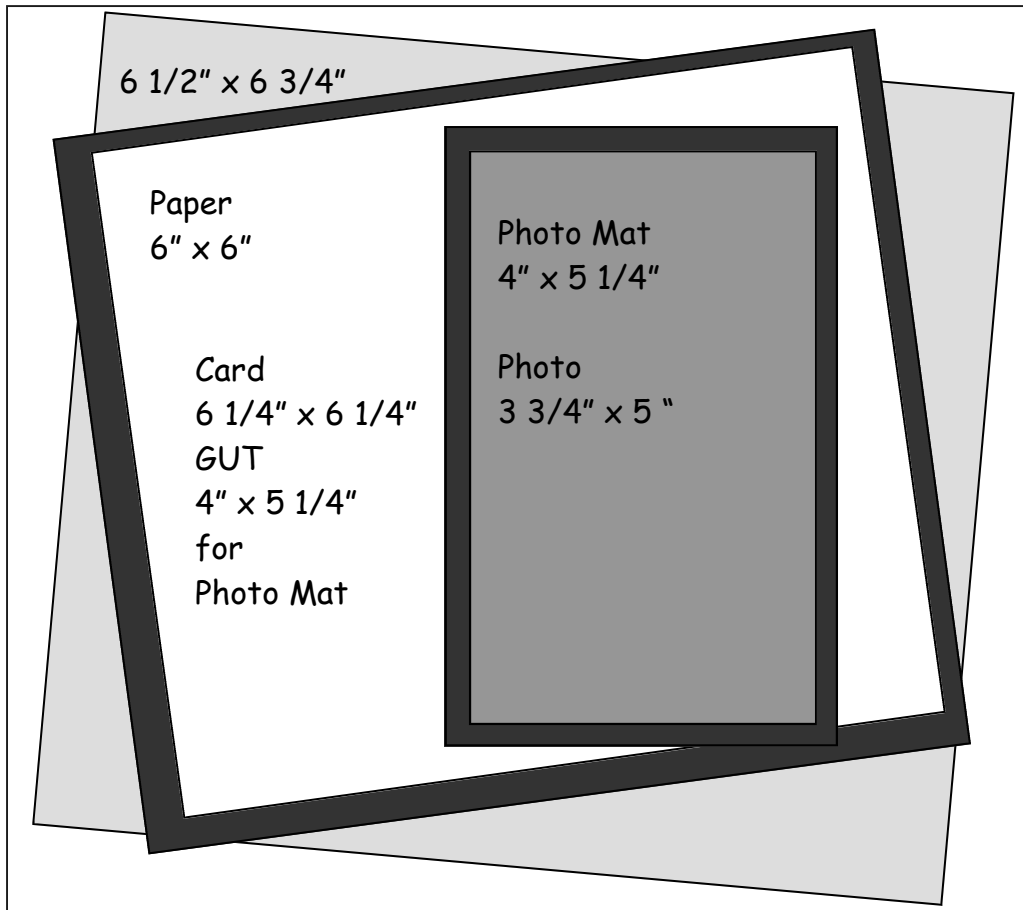

8x8 Layout 6

Using Paper shown cut to size.

Cut Buff card and GUT centre to make your photo mat.

Stick down at and angle, making sure it fits onto page.