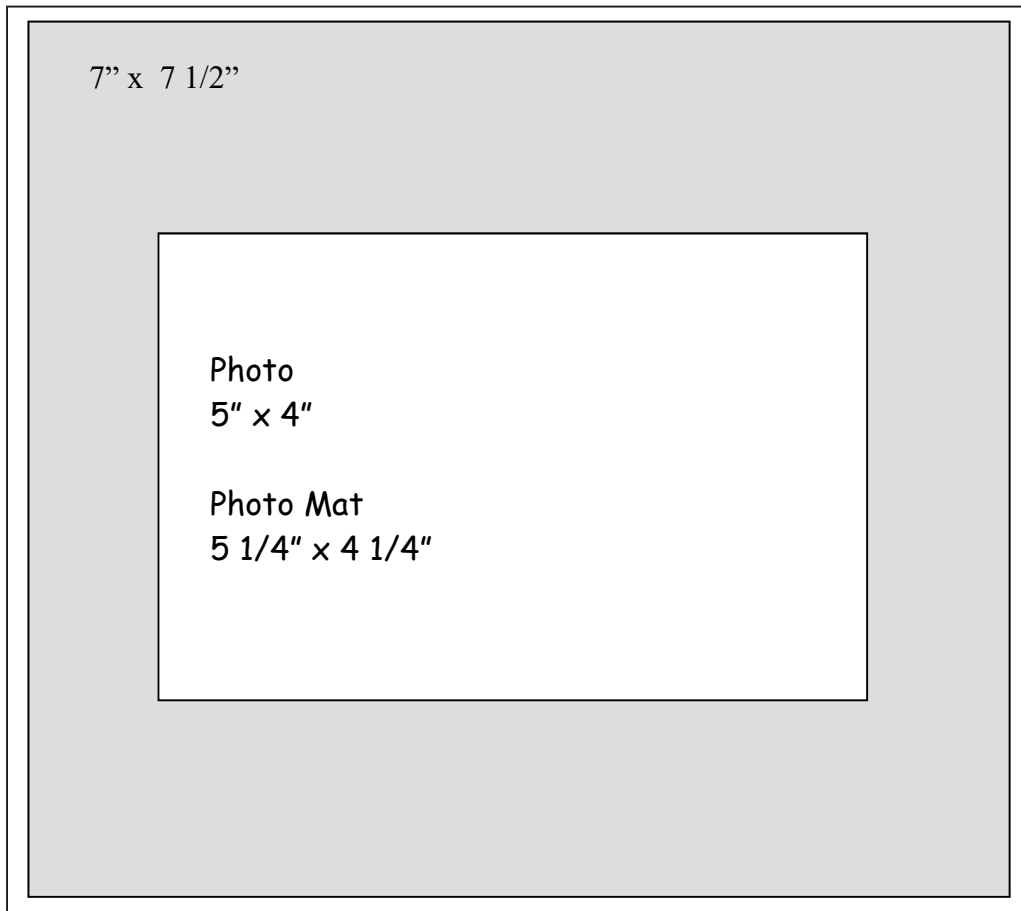

8x8 Layout 4

Using Paper shown and dark blue card for your photo mat.

Ink edges and stick down.